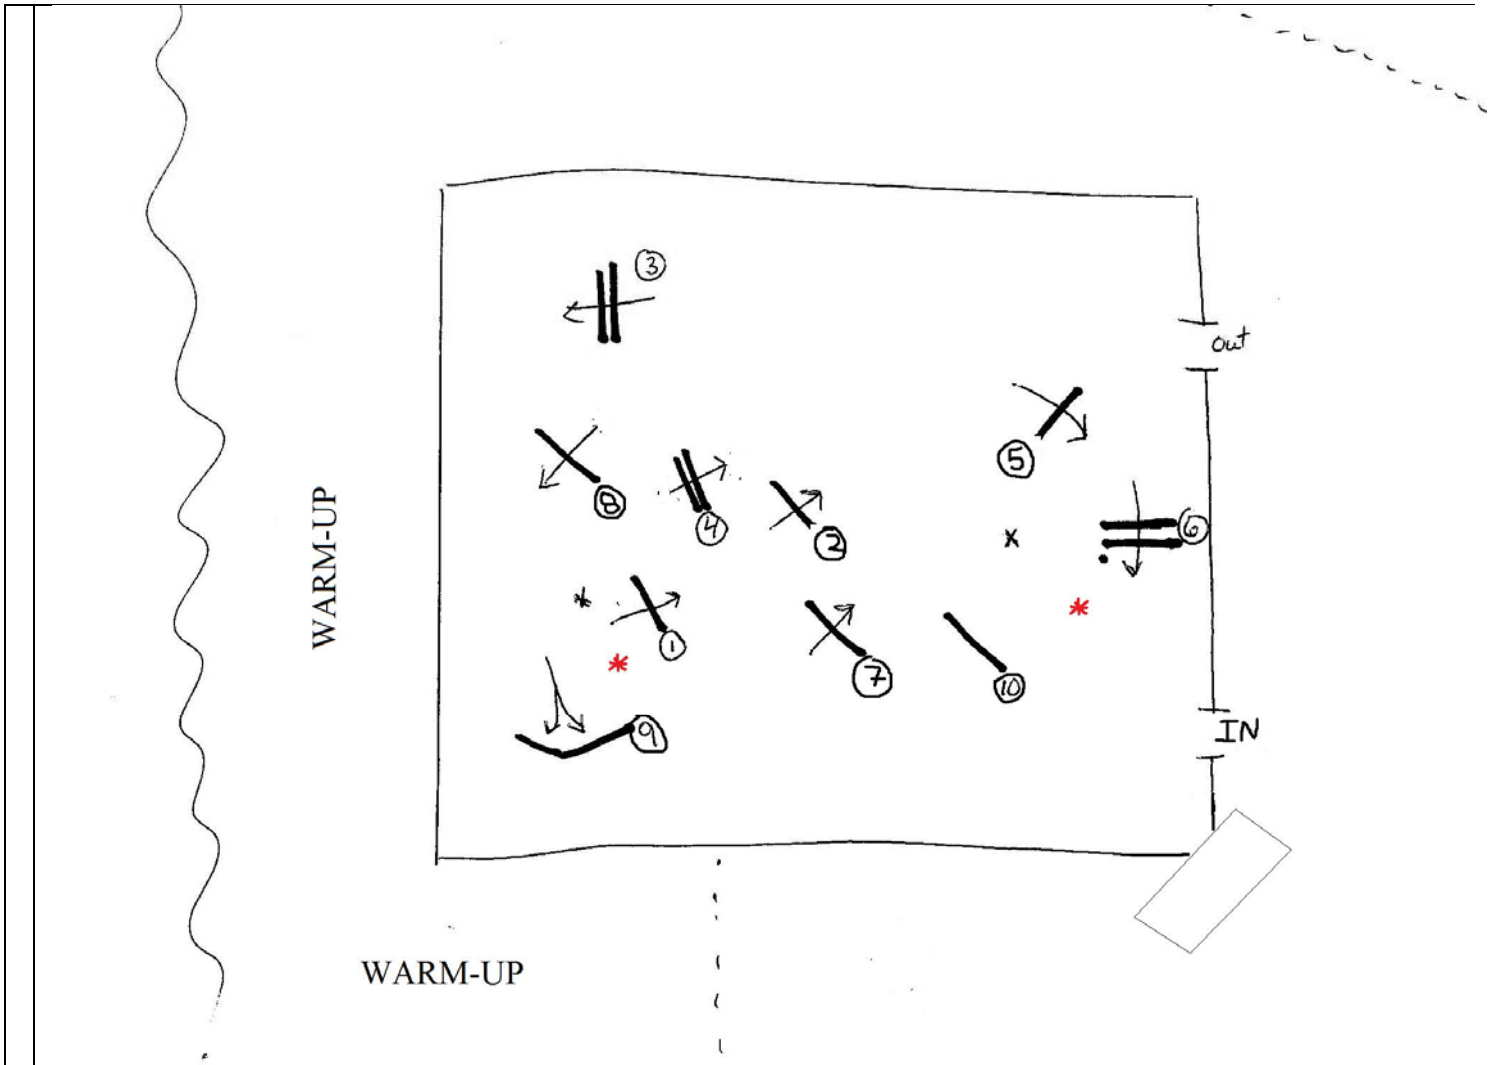

- Novice
- Hanging
- 1 Log
- Steeple
- 2 Chase
- Gray
- 3 Bench
- 4 Coop
- 5 Ditch
- 6A Turn1
- 6B Turn 2
- 7 Brush
- Cord
- 8 Wood
- 9 Water
- 10 Ramp
- Hanging
- 11 Log
- 12 Drop
- Brush
- 13 Ramp
- 14 Log Ramp
- Picture
- 15 Frame
- 16 Logs
- 17 Table

NOTE: Dressage Arena will be moved prior to XC start

BN

- 1 Hanging Log
- Steeple
- 2 Chase
- 3 Log in woods
- Ditch wood
- 4 option
- 5 Cabin
- 6 Ramp
- 7 Cord Wood
- 8 Water
- 9 Cabin
- 10 Ditch
- 11 House
- 12 Drop
- 13 Ramp
- 14 Steps
- 15 Picture Frame
- 16 Logs
- 17 Table

## Maiden

- 1 Garden Log
- 2 Steeple
- 3 Chase
- 4 Brush
- 5 Log
- 6 Drop
- 7 Green Table
- 8 Ditch Option
- 9 Cabin
- 10 White
- 11 Water Option
- 12 Picture Frame
- 13 Log Option

1	Birch	6	Orange again
2	Yellow and Maroon	7	Dominoes
3	Green (change to vertical Maiden)	8	Purple and Pink
4	Pink	9	Liver pool option – Liver pool removed for BN
5	Orange	10	Nemo